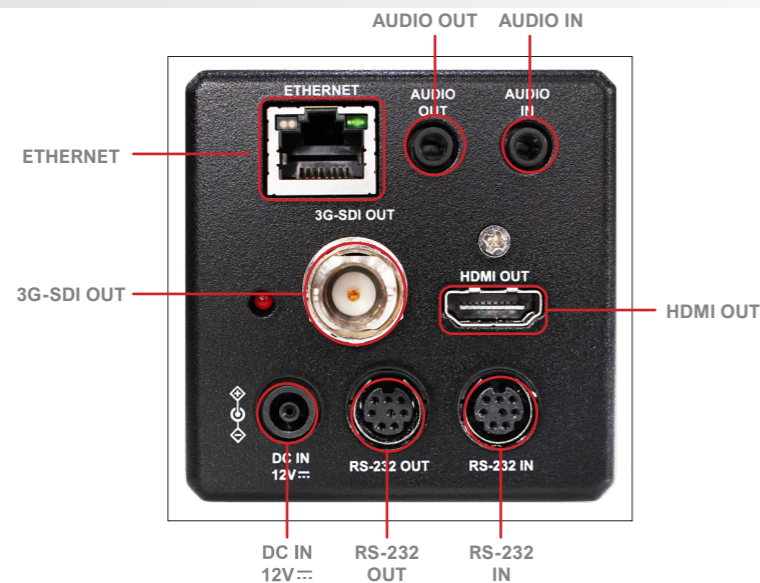

IP Streaming Format

Stream	1	2	3
Settings	HEVC	H.264	H.264
Resolution	1080p/720p	1080p/720p	640x360
Frame Rate	59.94 Hz	59.94/29.97	29.97
	50 Hz	50/25	25
Bit Rate	20000 kbps~2000 kbps	20000 kbps~2000 kbps	5000 kbps~512 kbps
Audio Transmission	AAC/G.711		
PoE+	Yes		

Product Specifications

Sensor	1/2.5" 8.57MP CMOS	Image Flip	Yes
Video Format	Resolution : 1080p / 720p Frame Rate : 59.94 / 50 / 29.97 / 25	Preset Positions	256
Video Output (HD) Interface	3G-SDI / HDMI / Ethernet	Multiple Video Stream	HEVC 1080p 59.94fps H.264 1080p 59.94fps H.264 640x360 29.97fps
Optical Zoom	30x	Audio Compression Format	G.711 / AAC
Digital Zoom	12x	Control Interface	RS-232 / Ethernet
Horizontal Viewing Angle	68°	Control Protocol	VISCA / PELCO D / ONVIF
Aperture	F1.6 ~ F3.4	Tally Light	Yes
Focal Length	4.6mm ~ 135mm	PoE	PoE (IEEE802.3af)
Shutter Speed	1/1 ~ 1/10,000 sec	Video Stream	RTSP / RTMP / RTMPS / MPEG-TS / SRT
Minimum Object Distance	1.5m (Wide/Tele)	Video Compression	HEVC / H.264
Video S/N Ratio	> 50dB	Audio In	Line In / Mic In (Phone Jack 3.5mm x1)
Minimum Illumination	0.1 lux (F1.6, 50IRE, 30fps)	Audio Out	Line Out, Phone Jack 3.5mm x1 Ethernet / SDI / HDMI
Focus System	Auto / Manual	DC In	12V +/- 20%
Gain Control	Auto / Manual	Power Consumption	PoE : 10.5W DC In : 9.5W
White Balance	Auto / Manual	Weight	2.2lbs (1 kg)
Exposure Control	Auto / Manual	Dimensions	6.7" x 2.6" x 2.6" (170 x 67 x 67 mm)
WDR	Yes		
3D NR	Yes		

I/O CONNECTIONS